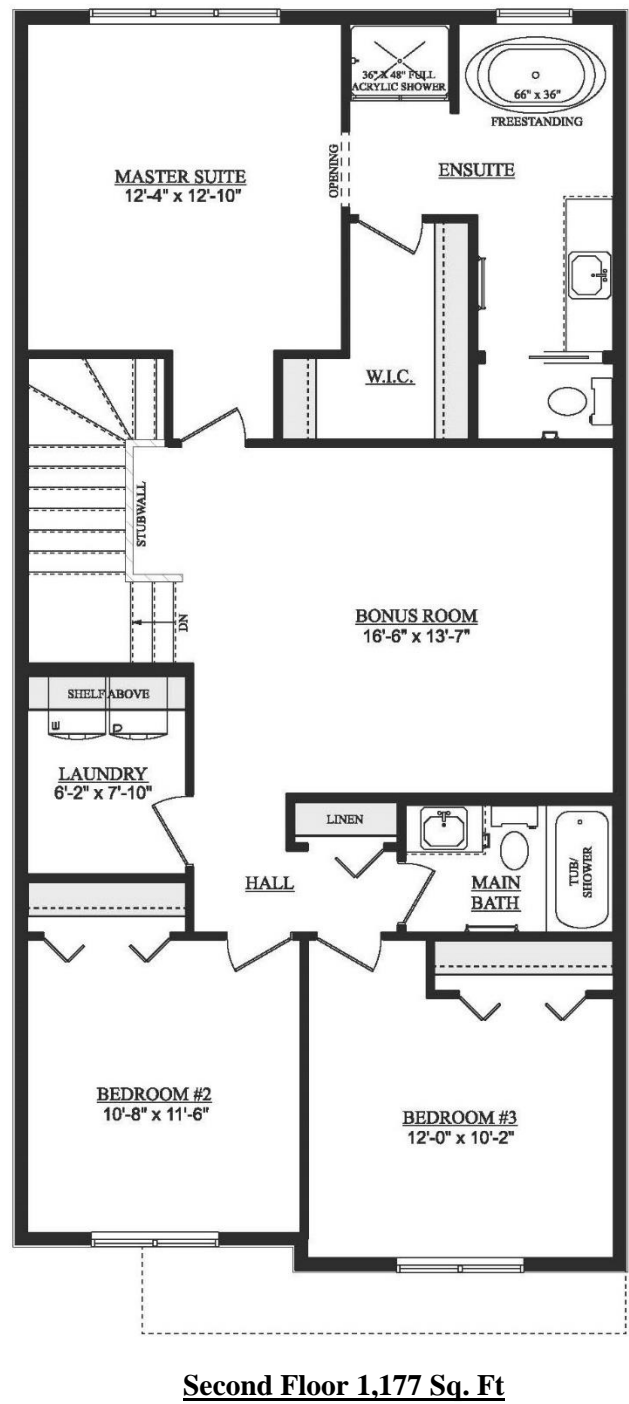

The KILKENNY

1888 SQ. FT.

© This plan is published by Marcson Homes Ltd. Dimensions shown are approximate and subject to change without notice. All rights reserved, including the rights of reproduction in whole or in part, in any form, without permission of Marcson Homes Ltd. Brochure cannot be used for construction. Square footage includes both staircases. June 16, 2020.