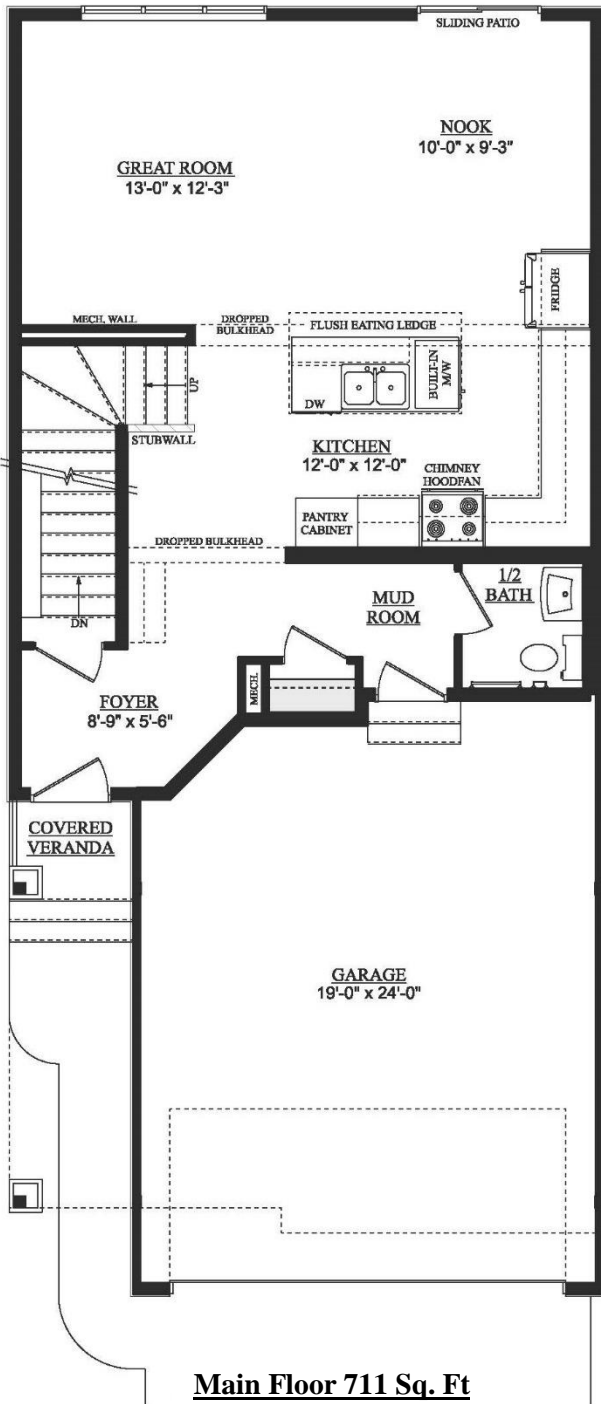

The KILKENNY

1888 SQ. FT.

© This plan is published by Marcson Homes Ltd. Dimensions shown are approximate and subject to change without notice. All rights reserved, including the rights of reproduction in whole or in part, in any form, without permission of Marcson Homes Ltd. Brochure cannot be used for construction. Square footage includes both staircases. June 16, 2020.